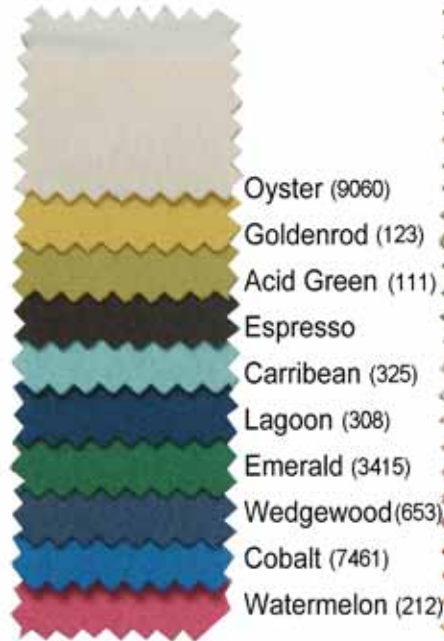

# 100% POLYESTER POPLIN

## 10 NEW COLORS!

Colors will vary from monitor to monitor, please inquire for fabric swatches if necessary.

Numbers listed in ( ) are considered the closest PMS match/es. These #s are not guaranteed and are for informational purposes only.

\*\*Not recommend for use when ordering digitally printed tablecloths. These colors cannot be achieved in digital dye sublimation.