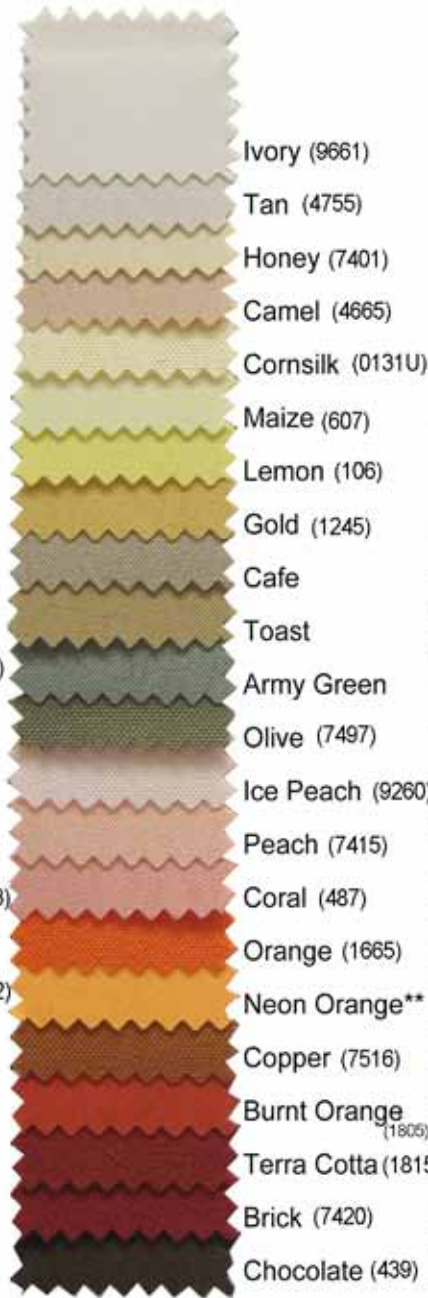

# 100% POLYESTER POPLIN

## 10 NEW COLORS!

Colors will vary from monitor to monitor, please inquire for fabric swatches if necessary.

Numbers listed in ( ) are considered the closest PMS match/es. These #s are not guaranteed and are for informational purposes only.

\*\*Not recommend for use when ordering digitally printed tablecloths. These colors cannot be achieved in digital dye sublimation.