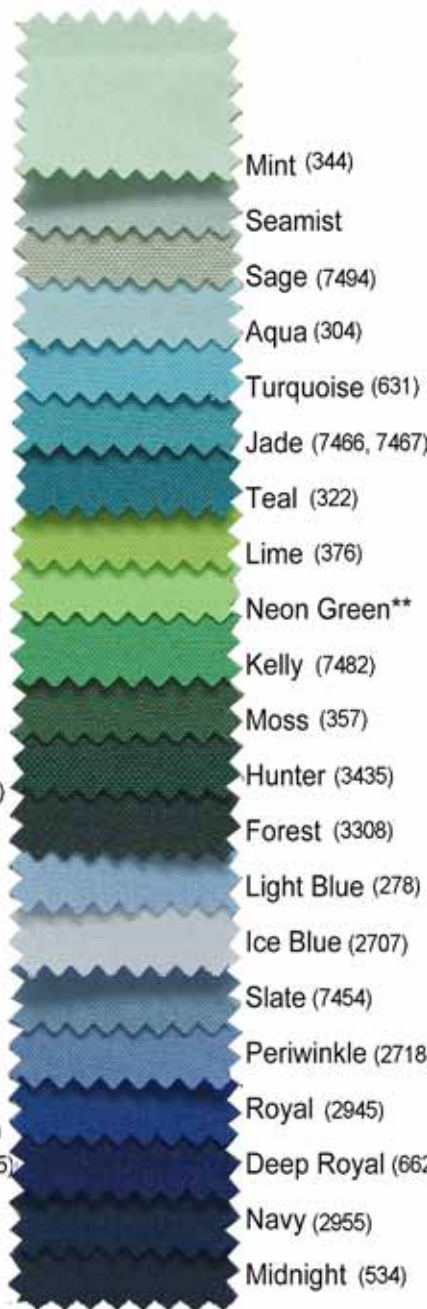

# 100% POLYESTER POPLIN

## 10 NEW COLORS!

Colors will vary from monitor to monitor, please inquire for fabric swatches if necessary.

Numbers listed in ( ) are considered the closest PMS match/es. These #s are not guaranteed and are for informational purposes only.

\*\*Not recommend for use when ordering digitally printed tablecloths. These colors cannot be achieved in digital dye sublimation.